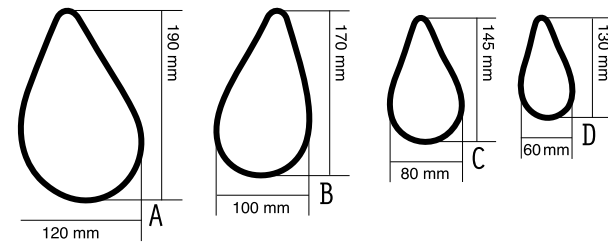

RS

porcelain wallpapers

airplane...!

39 WHITE AIRPLANES ON A BLUE BACKGROUND,
DIMENSIONS 280 CM X 416 CM

cross...!

78 GOLD CROSSES ON A GOLD BACKGROUND,
DIMENSIONS 280 CM X 416 CM

rain...!

180 WHITE RAINDROPS ON A BLUE BACKGROUND,
DIMENSIONS 280 CM X 416 CM

DELIVERY: Number of components supplied for m².

DROPS	14 pcs / m ²
-------	-------------------------

DELIVERY TIME:

1–10 m ²	5 weeks
10–30 m ²	7 weeks
30–? m ²	By agreement

cross...!

Porcelánová tapeta CROSS – povrch