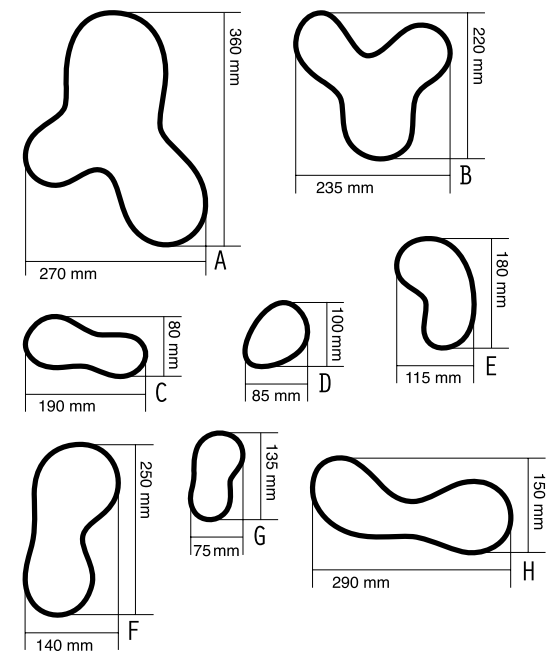

RS

porcelain wallpapers

airplane...!

39 WHITE AIRPLANES ON A BLUE BACKGROUND,
DIMENSIONS 280 CM X 416 CM

cross...!

78 GOLD CROSSES ON A GOLD BACKGROUND,
DIMENSIONS 280 CM X 416 CM

rain...!

180 WHITE RAINDROPS ON A BLUE BACKGROUND,
DIMENSIONS 280 CM X 416 CM

RAIN – A SAMPLE LAYOUT FOR ONE SQUARE METER OF WALLPAPER

DELIVERY: Number of components supplied for m².

RAIN	20 pcs / m ²
------	-------------------------

DELIVERY TIME:

1–10 m ²	5 weeks
10–30 m ²	7 weeks
30–? m ²	By agreement

DELIVERY: Number of components supplied for m².

DROPS	14 pcs / m ²
-------	-------------------------

DELIVERY TIME:

1–10 m ²	5 weeks
10–30 m ²	7 weeks
30–? m ²	By agreement

cross...!

Porcelánová tapeta CROSS – povrch

DELIVERY TIME:

1–10 m ²	5 weeks
10–30 m ²	7 weeks
30–? m ²	By agreement