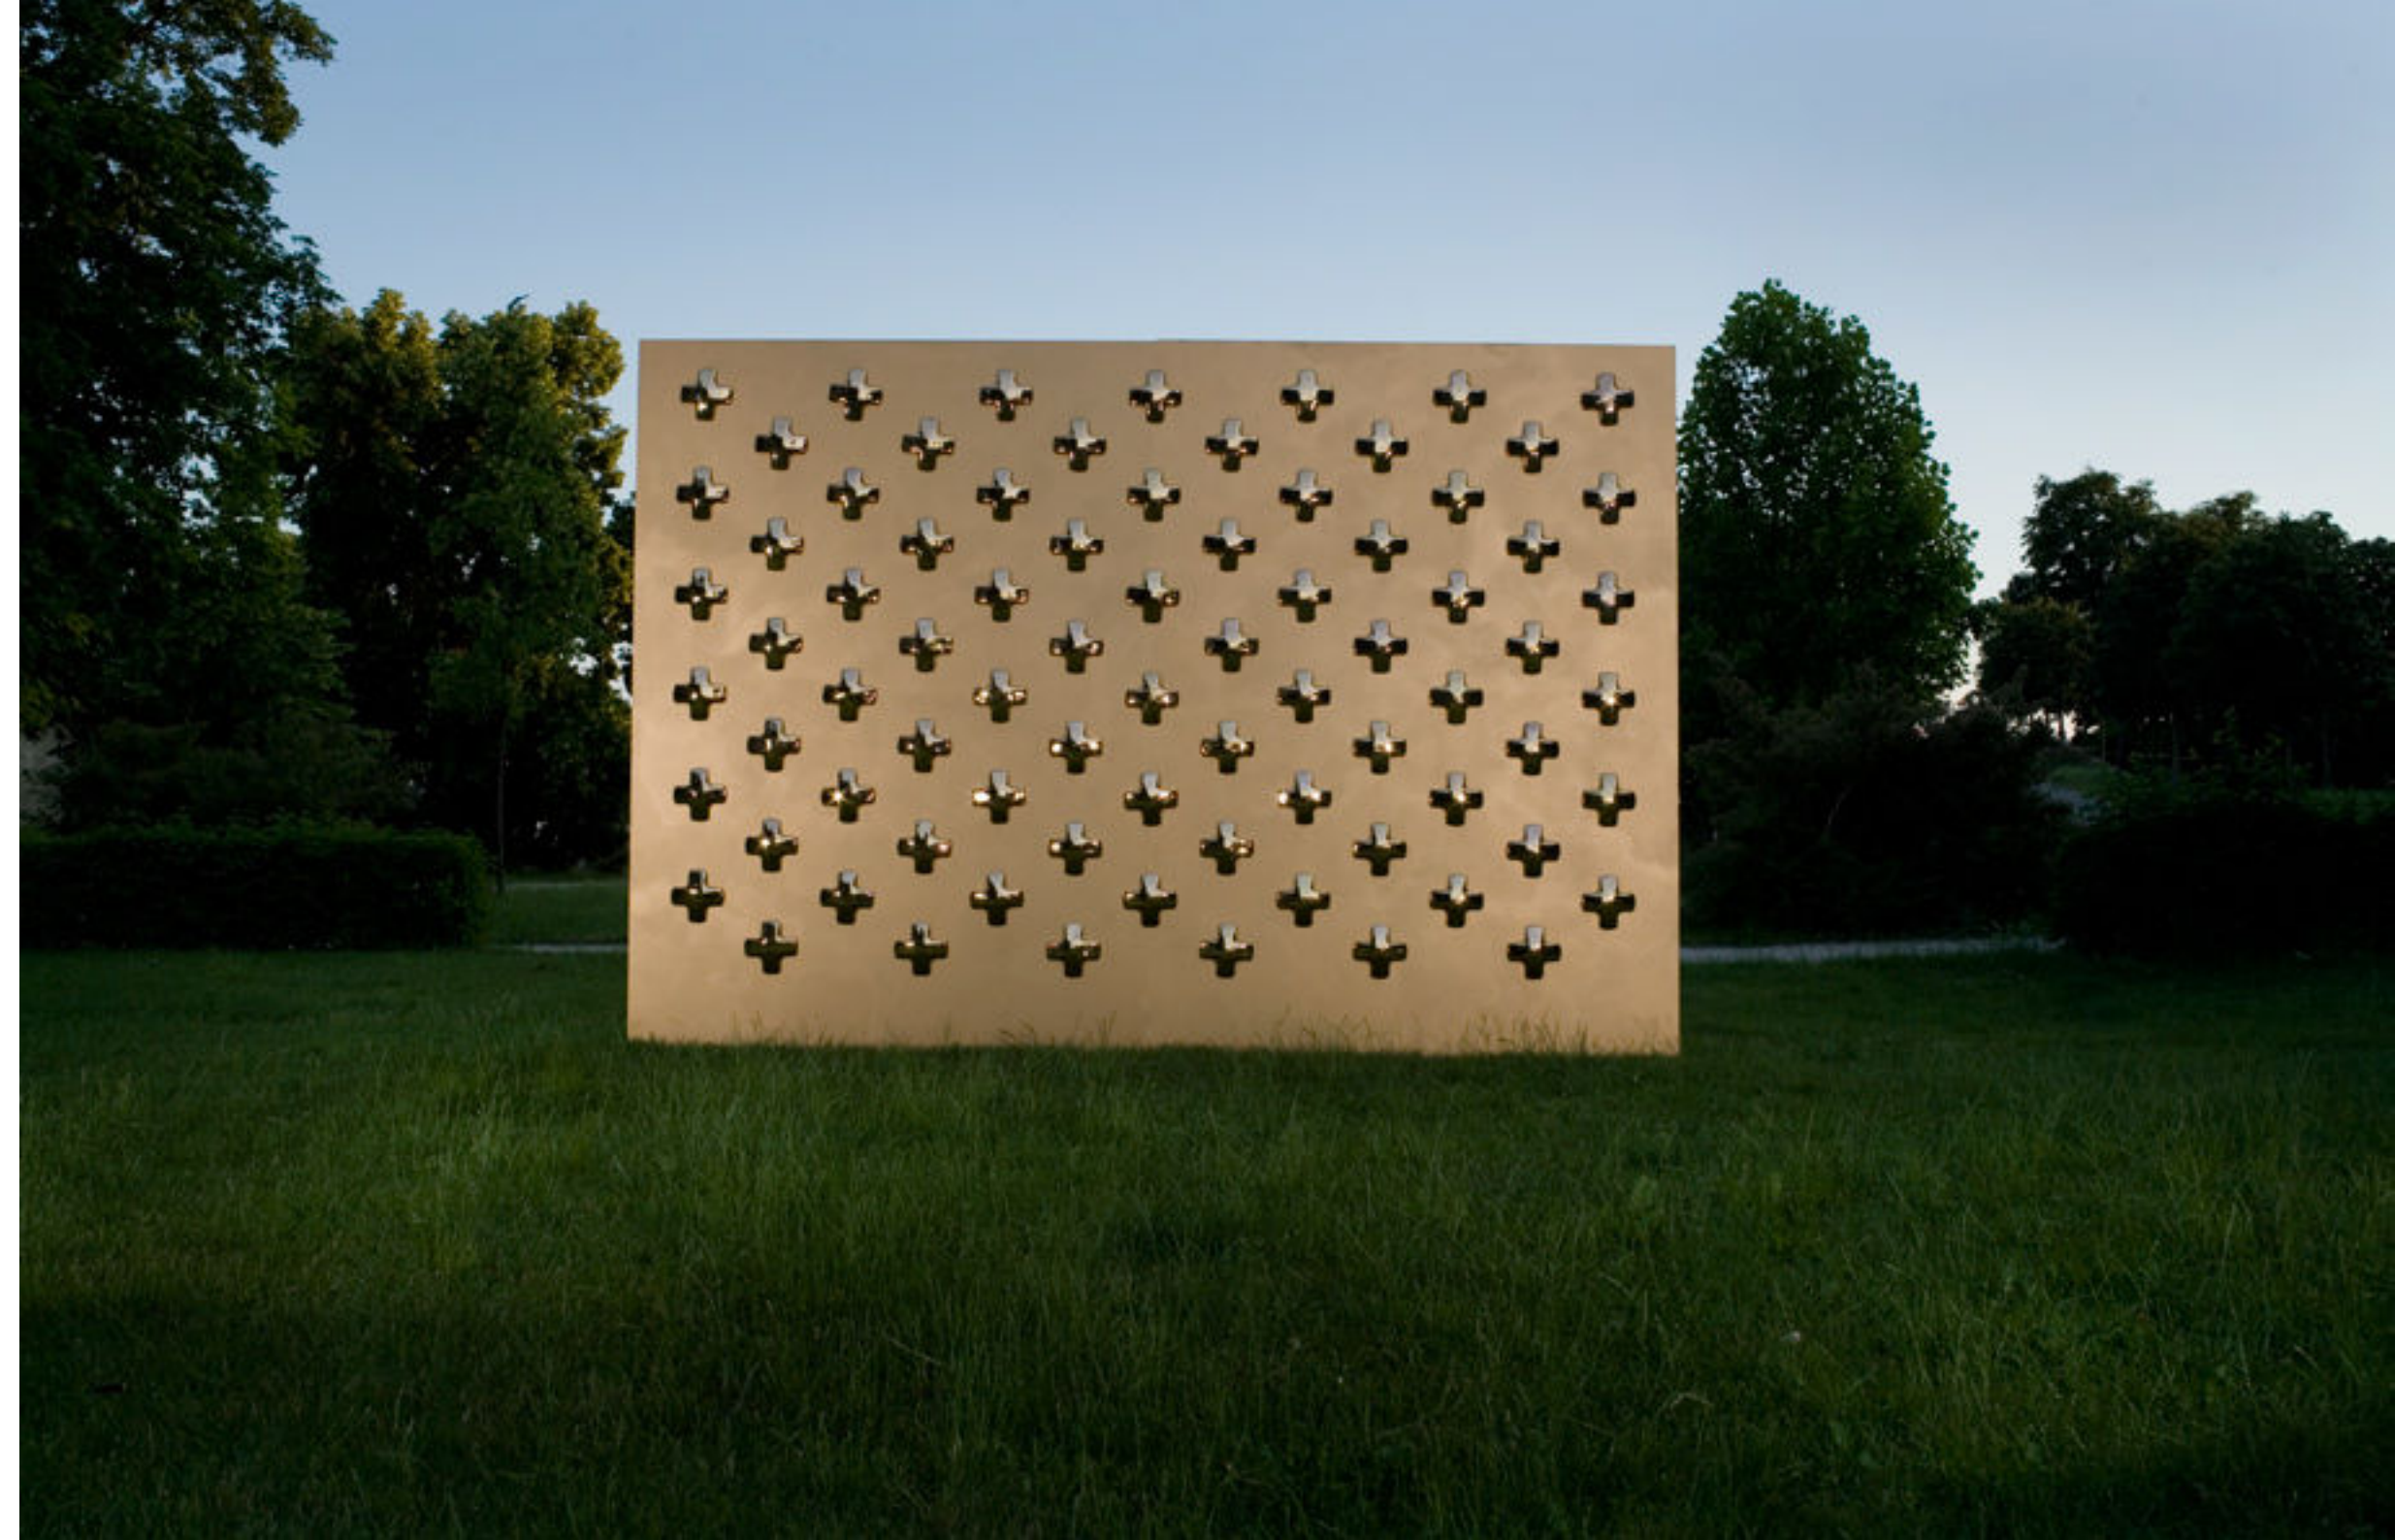

RS

porcelain wallpapers

airplane...!

39 WHITE AIRPLANES ON A BLUE BACKGROUND,
DIMENSIONS 280 CM X 416 CM

cross...!

78 GOLD CROSSES ON A GOLD BACKGROUND,
DIMENSIONS 280 CM X 416 CM

rain...!

180 WHITE RAINDROPS ON A BLUE BACKGROUND,
DIMENSIONS 280 CM X 416 CM

drops...!

PLATINUM SURFACE
 PORCELAIN WALLPAPER „DROPS“ CONSISTS
 OF EIGHT TYPES OF COMPONENTS.

Think 3D!

Introducing a new vision for interior wallpaper by designer Daniel Pirsc. 3D porcelain components are a completely new solution. Reception areas, public spaces, interior walls ... choose from many options. 3D wallpaper is a flexible solution for any space, easy to install and highly variable. A new direction in interior design...