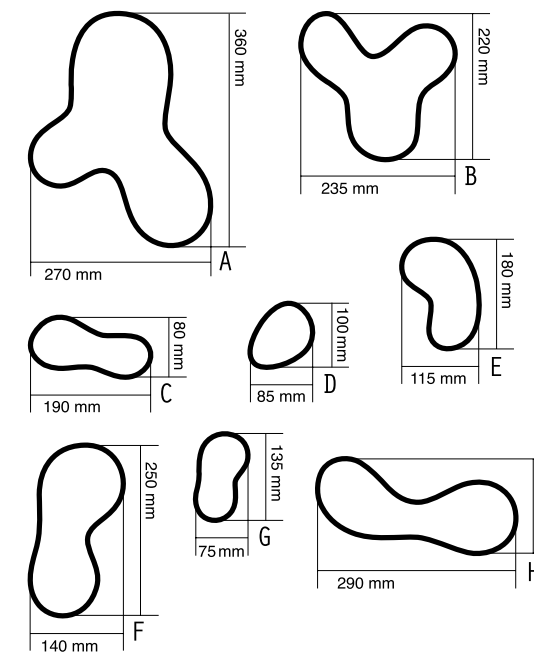

DELIVERY TIME:

1–10 m ²	5 weeks
10–30 m ²	7 weeks
30–? m ²	By agreement

drops...!

Porcelain wallpaper DROPS – finish

WHITE	glaze
PLATINUM	metallic finish – platinum

DROPS – A SAMPLE LAYOUT FOR ONE SQUARE METER OF WALLPAPER

DELIVERY: Number of components supplied for m².

DROPS	14 pcs / m ²
-------	-------------------------

DELIVERY TIME:

1–10 m ²	5 weeks
10–30 m ²	7 weeks
30–? m ²	By agreement

cross...!

Porcelánová tapeta CROSS – povrch